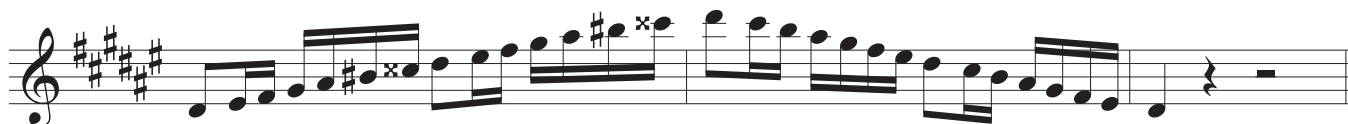

D# Melodic Minor