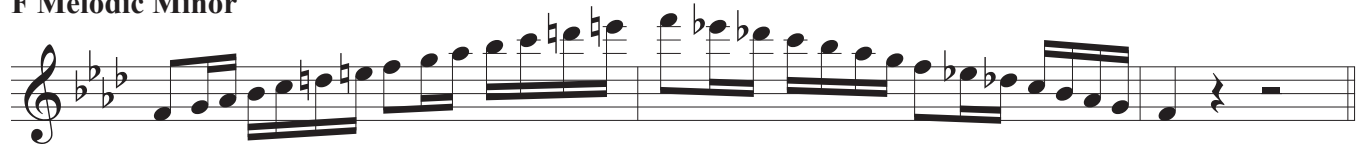

F Melodic Minor