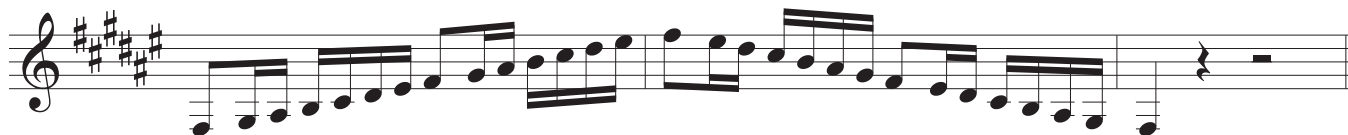

F# Major Scale