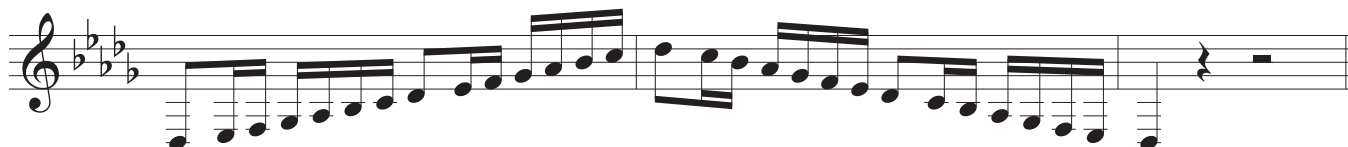

Db Major Scale