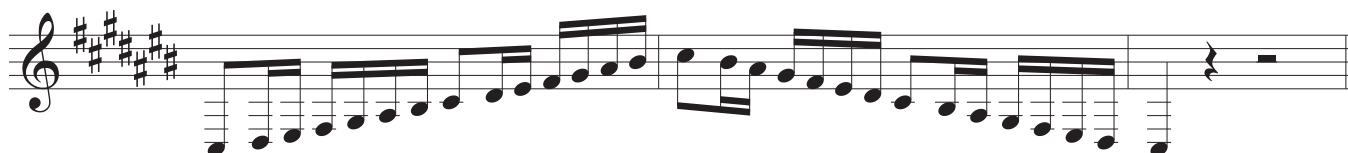

C# Major Scale