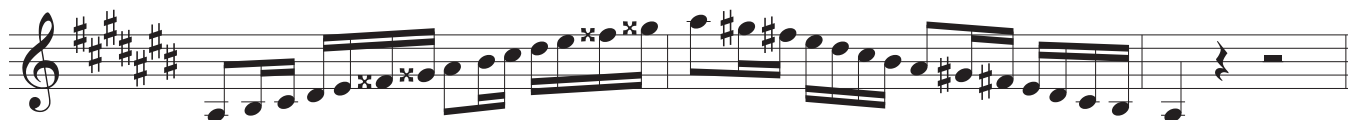

A# Melodic Minor