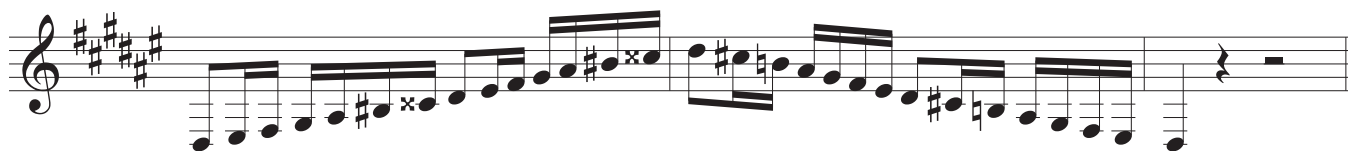

D# Melodic Minor